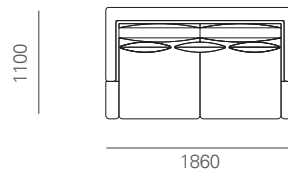

The metal base with visible feet also in a metal finish raises the structure off the ground, giving it a modern touch. Foot height: 13cm available in finishes Metal Anodized Titanium, Black Anodized.

SINOTTICO ELEMENTI | SYNOPTICAL ELEMENTS

DIVANI | SOFA

- Divano 3 posti maxi
- 3 seat maxi sofa

- Divano 3 posti
- 3 seat sofa

- Divano 2 posti maxi
- 2 seat maxi sofa

- Divano 2 posti
- 2 seat sofa

POLTRONE | ARMCHAIRS

- Poltrona maxi
- Maxi armchair