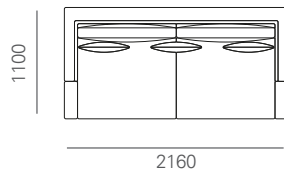

- Divano 3 posti
- 3 seat sofa